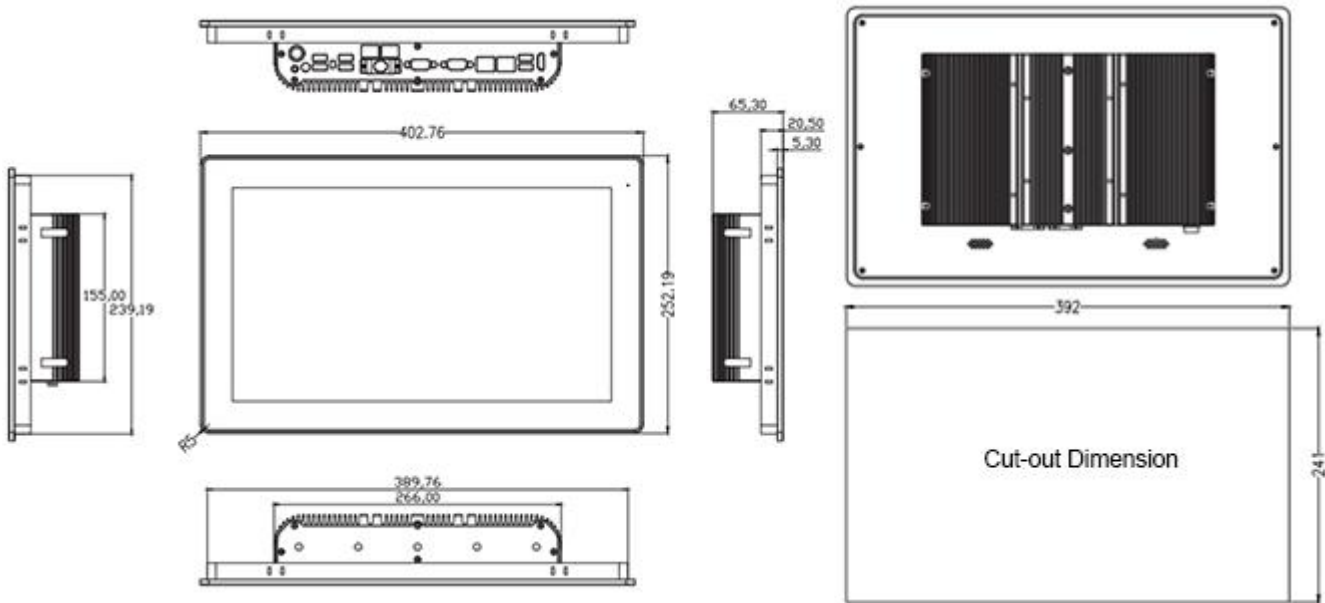

Dimension

Available Models

Panel Size	Resolution	Aspect Ratio	Brightness	Viewing Angle	LCD Color	Backlight MTBF
10.1"	1280 x 800	16:10	400 cd/m²	-85~85° (H),-85~85° (V)	262K/16.2M	30000 Hr (min.)
10.4"	1024x768	4:3	350 cd/m²	-85~85° (H),-85~85° (V)	262K/16.2M	30000 Hr (min.)
12.1"	800x600/1024x768	4:3	500 cd/m²	-85~85° (H),-85~85° (V)	262K/16.2M	30000 Hr (min.)
12.1"	1280x800	16:10	450cd/m²	-85~85° (H),-85~85° (V)	262K/16.7M	30000 Hr (min.)
13.3"	1920x1080	16:9	250cd/m²	-85~85° (H),-85~85° (V)	262K/16.7M	30000 Hr (min.)
15"	1024x768	4:3	350cd/m²	-85~85° (H),-85~85° (V)	262K/16.7M	30000 Hr (min.)
15.6"	1920x1080	16:9	250cd/m²	-85~85° (H),-85~85° (V)	262K/16.2M	30000 Hr (min.)
17"	1280x1024	5:4	250cd/m²	-85~85° (H),-85~85° (V)	262K/16.2M	30000 Hr (min.)
18.5"	1366x768	16:9	250cd/m²	-85~85° (H),-85~85° (V)	262K/16.7M	30000 Hr (min.)
19"	1280x1024	5:4	250cd/m²	-85~85° (H),-85~85° (V)	262K/16.7M	30000 Hr (min.)
21.5"	1920x1080	16:9	250cd/m²	-85~85° (H),-85~85° (V)	262K/16.7M	30000 Hr (min.)
24"	1920x1080	16:9	250cd/m²	-85~85° (H),-85~85° (V)	262K/16.7M	30000 Hr (min.)

Packing List

- 1x IPC-5156AWC
- 1x Utility DVD Driver
- 8x Panel Mount Kits
- 1x Power Adaptor