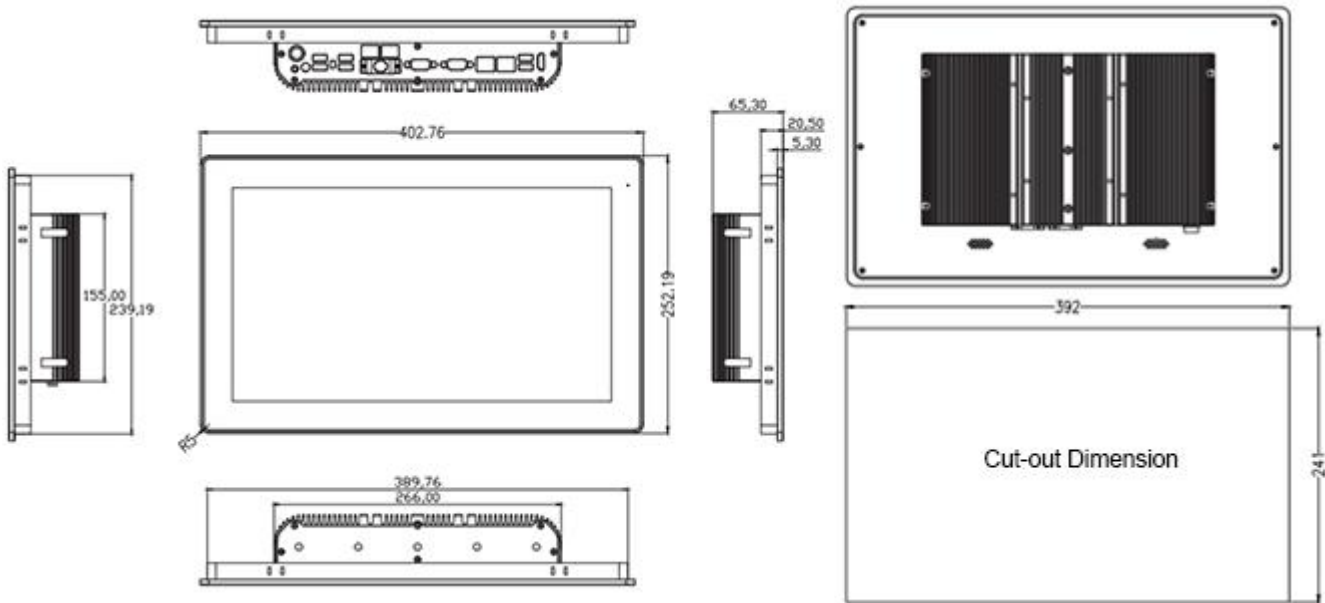

Dimension

Available Models

Panel Size	Resolution	Aspect Ratio	Brightness	Viewing Angle	LCD Color	Backlight MTBF
10.1"	1280 x 800	16:10	400 cd/m²	-85~85° (H),-85~85° (V)	262K/16.2M	30000 Hr (min.)
10.4"	1024x768	4:3	350 cd/m²	-85~85° (H),-85~85° (V)	262K/16.2M	30000 Hr (min.)
12.1"	800x600/1024x768	4:3	500 cd/m²	-85~85° (H),-85~85° (V)	262K/16.2M	30000 Hr (min.)
12.1"	1280x800	16:10	450cd/m²	-85~85° (H),-85~85° (V)	262K/16.7M	30000 Hr (min.)
13.3"	1920x1080	16:9	250cd/m²	-85~85° (H),-85~85° (V)	262K/16.7M	30000 Hr (min.)
15"	1024x768	4:3	350cd/m²	-85~85° (H),-85~85° (V)	262K/16.7M	30000 Hr (min.)
15.6"	1920x1080	16:9	250cd/m²	-85~85° (H),-85~85° (V)	262K/16.2M	30000 Hr (min.)
17"	1280x1024	5:4	250cd/m²	-85~85° (H),-85~85° (V)	262K/16.2M	30000 Hr (min.)
18.5"	1366x768	16:9	250cd/m²	-85~85° (H),-85~85° (V)	262K/16.7M	30000 Hr (min.)
19"	1280x1024	5:4	250cd/m²	-85~85° (H),-85~85° (V)	262K/16.7M	30000 Hr (min.)
21.5"	1920x1080	16:9	250cd/m²	-85~85° (H),-85~85° (V)	262K/16.7M	30000 Hr (min.)
24"	1920x1080	16:9	250cd/m²	-85~85° (H),-85~85° (V)	262K/16.7M	30000 Hr (min.)

Packing List

- 1x IPC-5156AWC-3
- 1x Utility DVD Driver
- 8x Panel Mount Kits
- 1x Power Adaptor